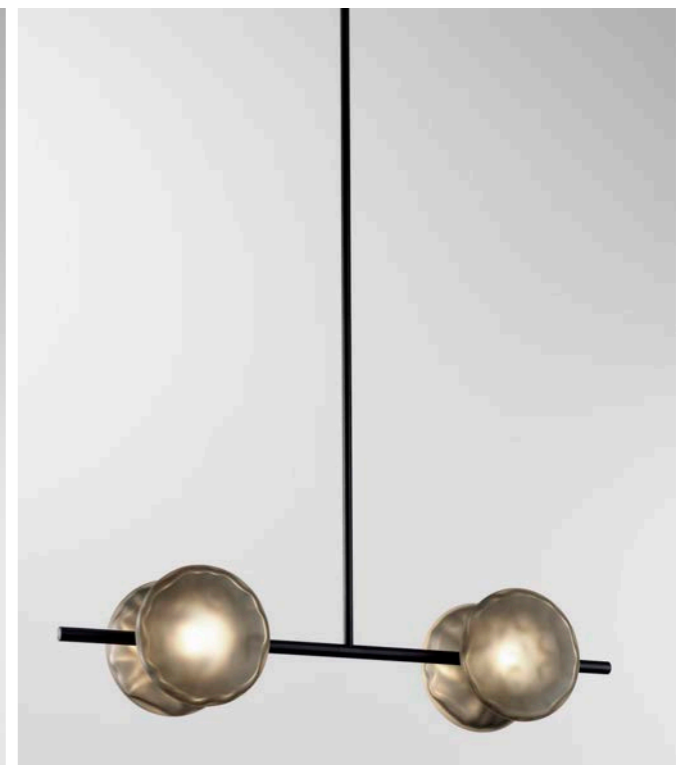

IMAGE /

TOP / CH12S BLACK/BLACK
BOTTOM LEFT / RIGHT - CH12S CHAMPAGNE/BLACK, CH14L BLACK/FROSTED BLACK