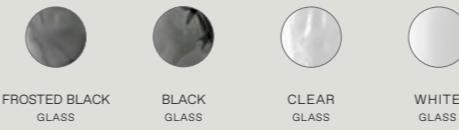

ROSS GARDAM

Ceto captures the variation and rippling of the surface of the ocean. Each piece reflects a unique pattern, emitting a delicate luminosity, highlighting the presence of the sea.

The Ceto collection defines a new universal language for decorative lighting. The various configurations of the Ceto light all share a delicate balance between the organic glass elements and the machined aluminium components. Each light source appears to be simply pressed onto the supporting tube with no visible connections. This ingenious connection method takes on an organic form and gives the product an overarching lightness.

TECHNICAL CETO COLLECTION

AVAILABLE FINISHES

GLASS

FROSTED BLACK
GLASS

BLACK
GLASS

CLEAR
GLASS

WHITE
GLASS

BODY