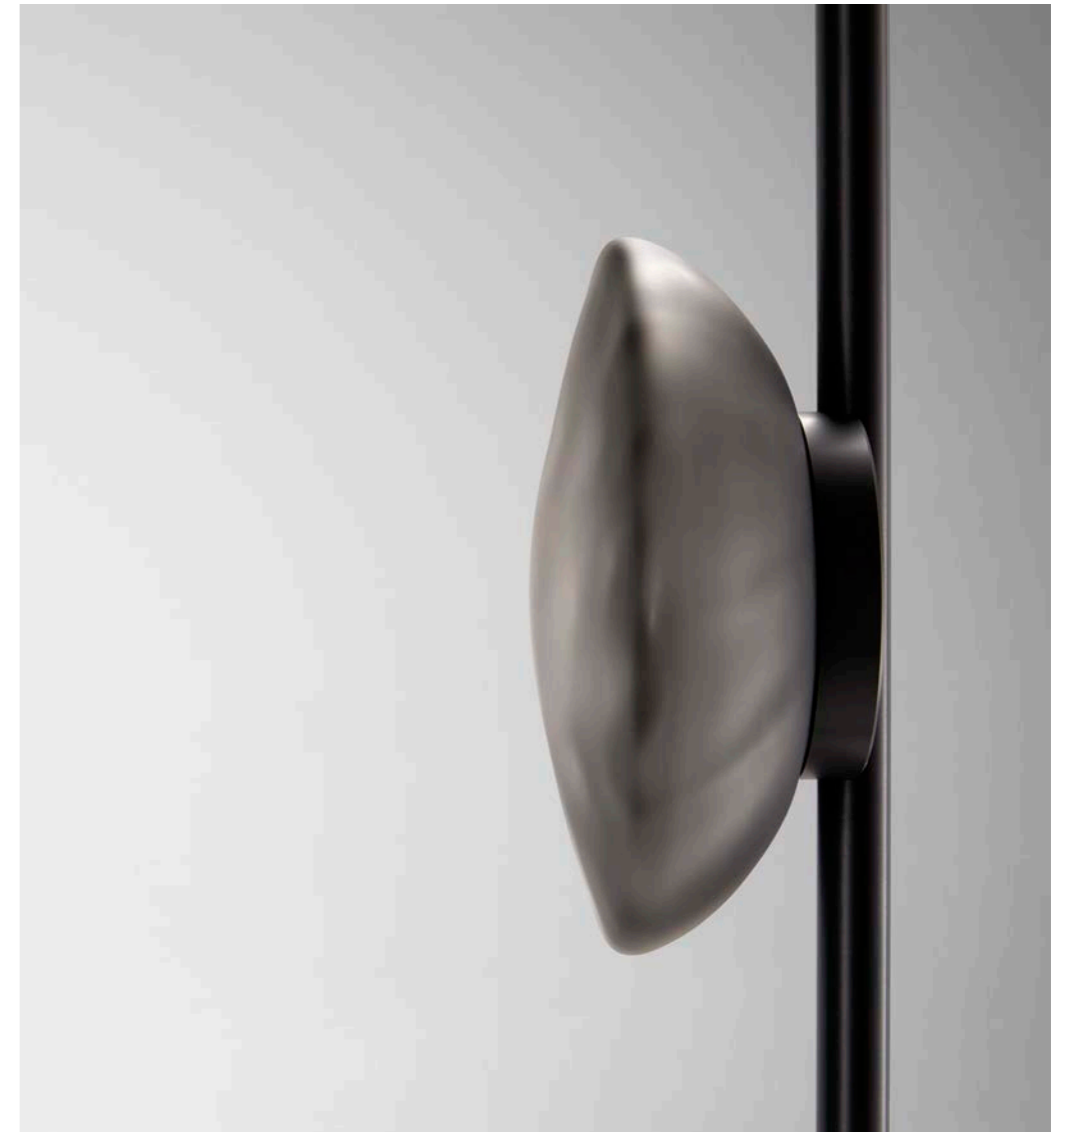

ROSS GARDAM

Ceto captures the variation and rippling of the surface of the ocean. Each piece reflects a unique pattern, emitting a delicate luminosity, highlighting the presence of the sea.

The Ceto collection defines a new universal language for decorative lighting. The various configurations of the Ceto light all share a delicate balance between the organic glass elements and the machined aluminium components. Each light source appears to be simply pressed onto the supporting tube with no visible connections. This ingenious connection method takes on an organic form and gives the product an overarching lightness.

CETO CIRCLET

CC809
Ø 980 H 200 RING Ø 800
Ø 3'3" H 7.9" RING Ø 2'7.5"
MIN DROP HEIGHT - H 600 / 2'

CC1412
Ø 1575 H 200 RING Ø 1400
Ø 5'2" H 7.9" RING Ø 4' 7"
MIN DROP HEIGHT - H 900 / 2'11"

CC2015
Ø 2175 H 200 RING Ø 2000
Ø 7'2" H 7.9" RING Ø 6' 7"
MIN DROP HEIGHT - H 1200 / 3'11"

IMAGE /

LEFT / CF3 BLACK/FROSTED BLACK
RIGHT / CF2 CHAMPAGNE/WHITE
BOTTOM / CF1 CHAMPAGNE/CLEAR

CETO FLOOR LAMP

CF1
Ø 300MM H 1540MM
Ø 11.8" H 60.6"

CF2
Ø 300MM H 1840MM
Ø 11.8" H 76.4"

CF3
Ø 300MM H 1840MM
Ø 11.8" H 76.4"

CETO LINEAR WALL LIGHT

CWL3
W 200 H 1010 D 140
W 7.9" H 40" D 5.5"

IMAGE /

TOP LEFT / RIGHT - CP1 CHAMPAGNE/WHITE, BLACK/BLACK

BOTTOM LEFT / RIGHT - CP1 CHAMPAGNE/CLEAR GLASS, BLACK/FROSTED BLACK

CETO PENDING