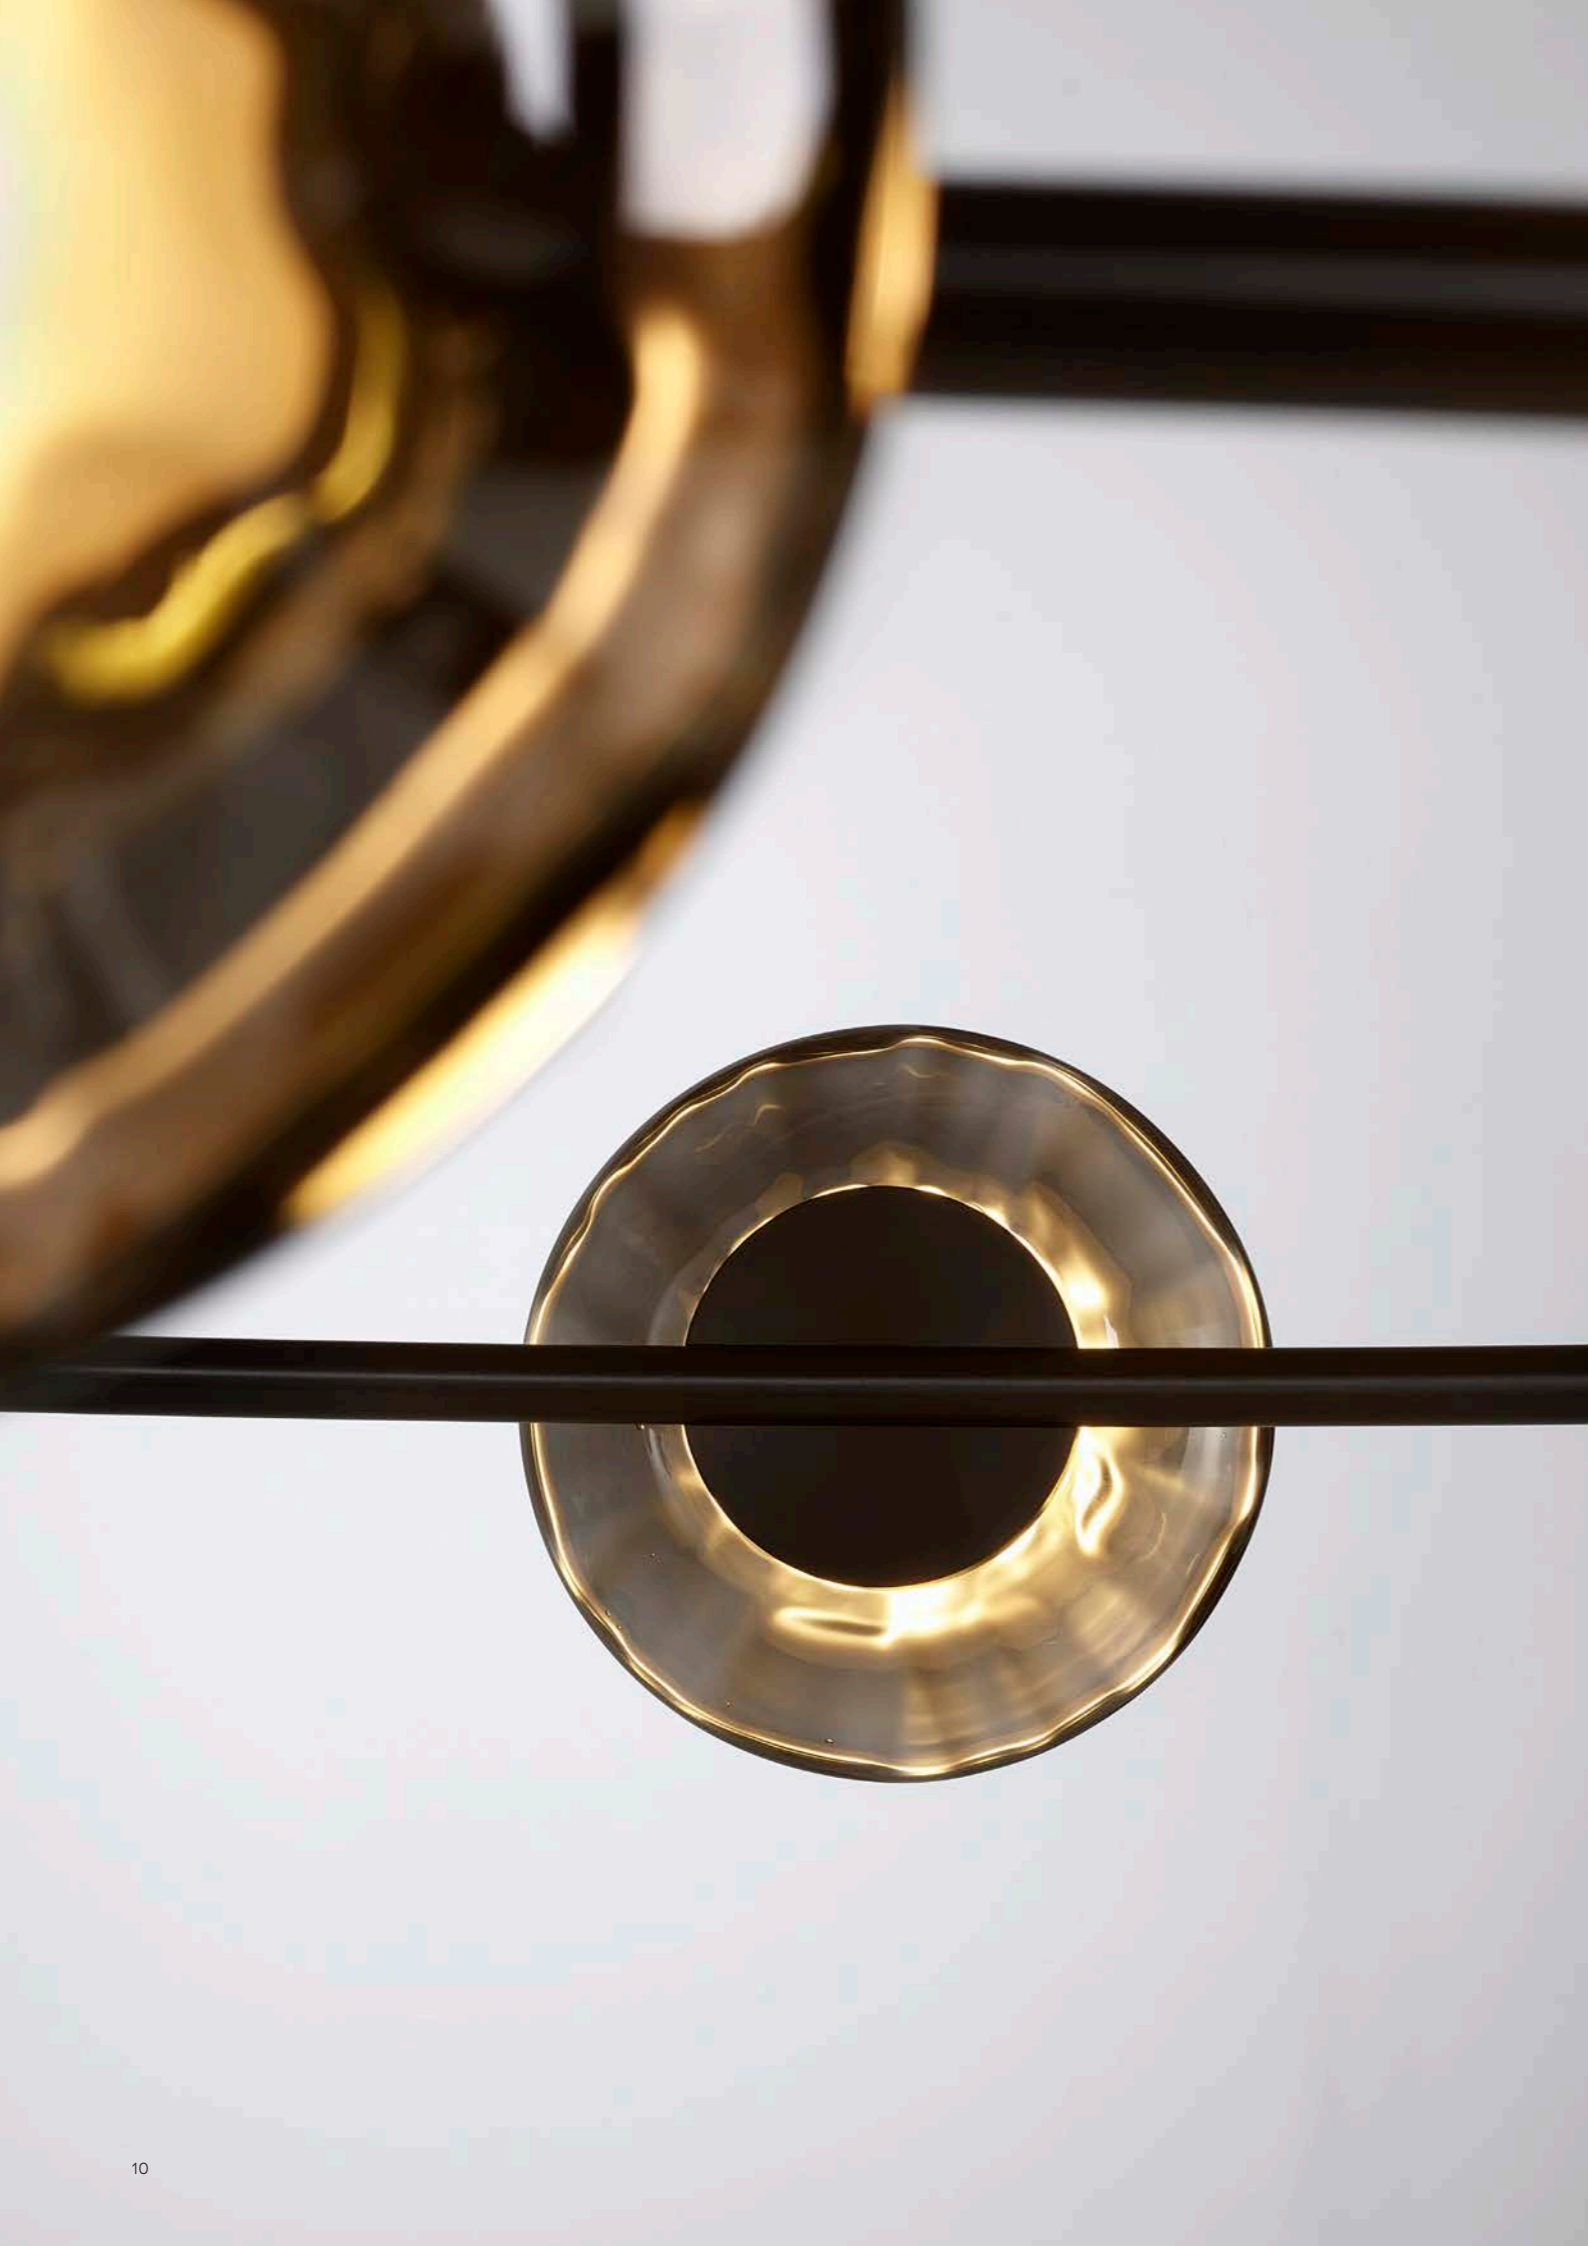

CETO CIRCLET

CC809
Ø 980 H 200 RING Ø 800
Ø 3'3" H 7.9" RING Ø 2'7.5"
MIN DROP HEIGHT - H 600 / 2'