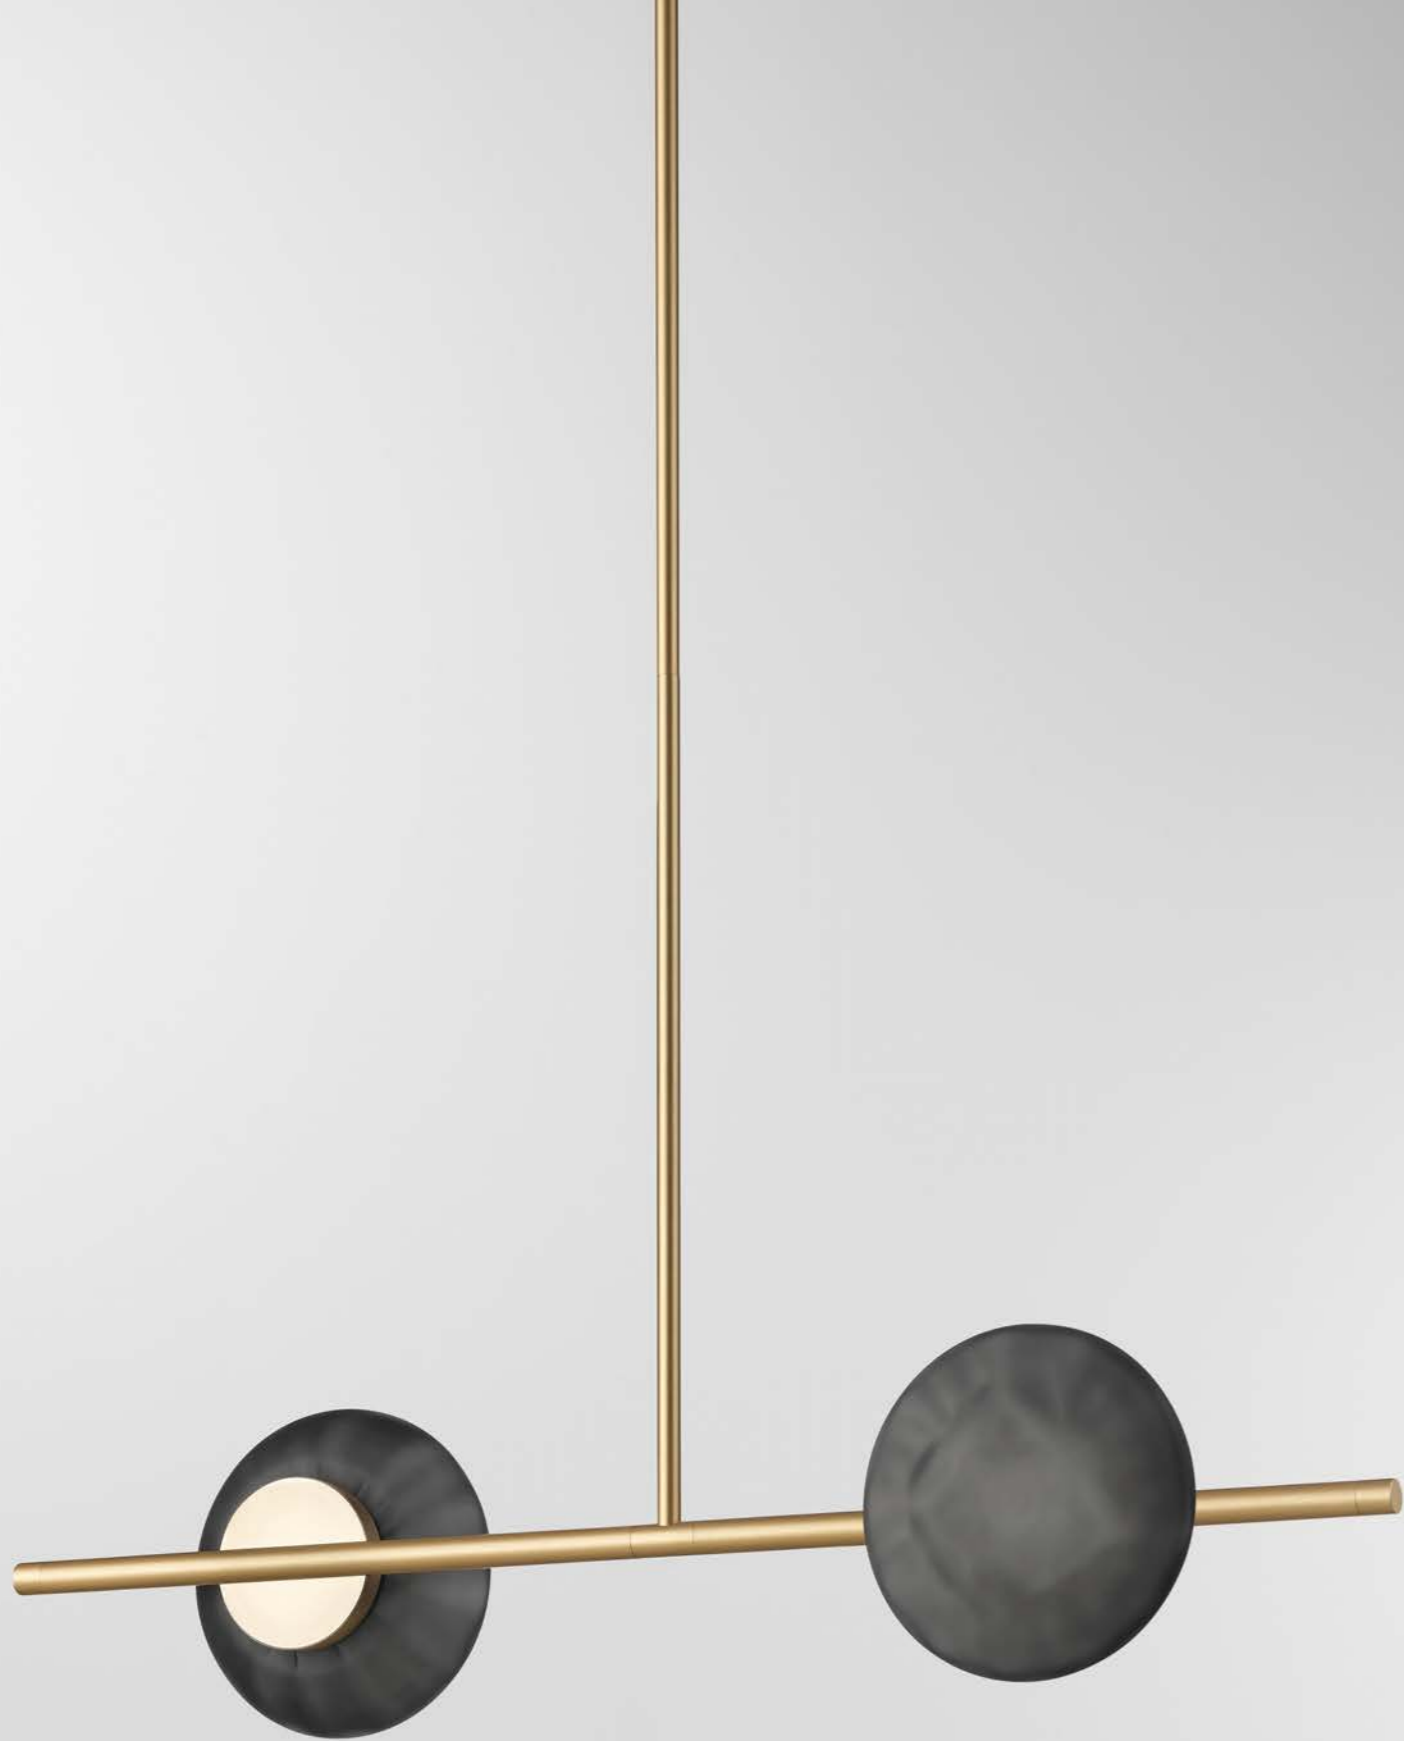

CETO HORIZONTAL CHANDELIER - SINGLE

* CUSTOM CONFIGURATIONS AVAILABLE UPON REQUEST

^ HANG HEIGHT NEEDS TO BE CONFIRMED PRIOR TO PRODUCTION

H INDICATES MINIMUM HANG HEIGHT (CEILING TO BOTTOM OF GLASS)