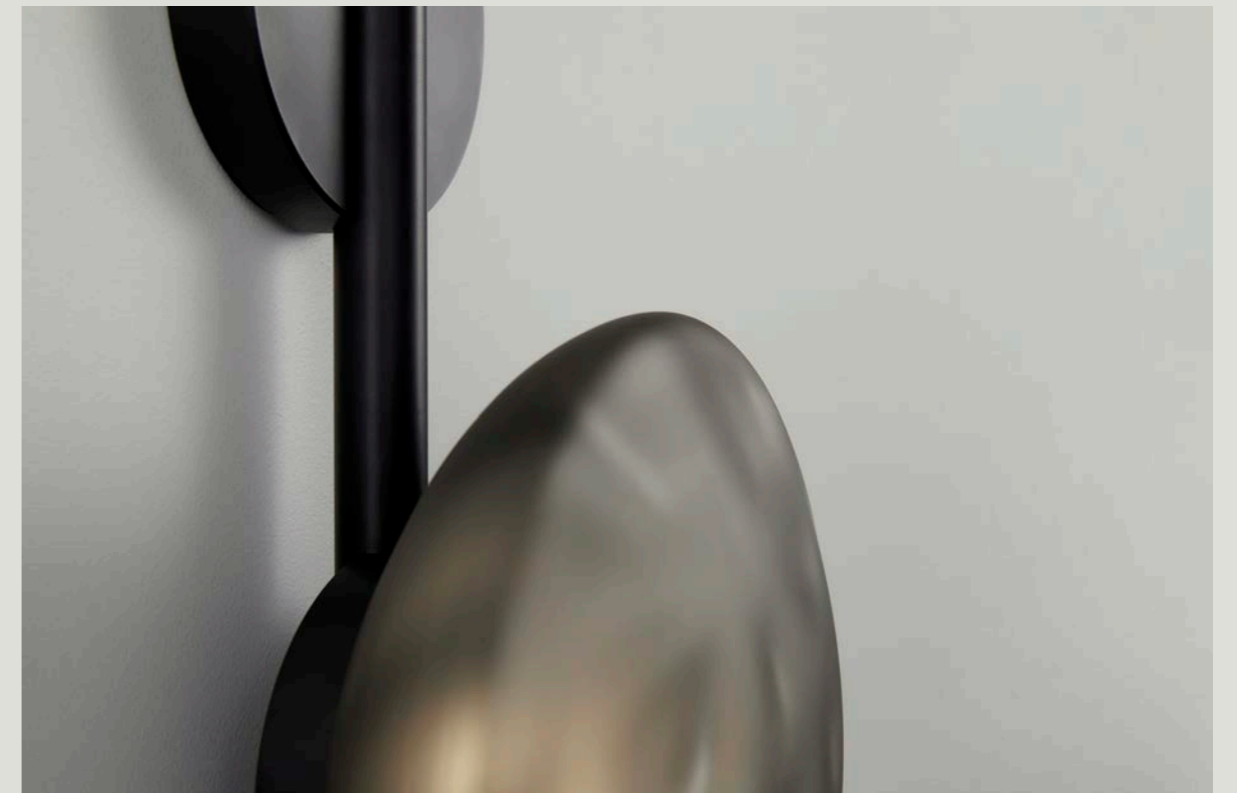

Ceto captures the variation and rippling of the surface of the ocean. Each piece reflects a unique pattern, emitting a delicate luminosity, highlighting the presence of the sea.

The Ceto collection defines a new universal language for decorative lighting. The various configurations of the Ceto light all share a delicate balance between the organic glass elements and the machined aluminium components. Each light source appears to be simply pressed onto the supporting tube with no visible connections. This ingenious connection method takes on an organic form and gives the product an overarching lightness.

This sculptural luminaire spans chandeliers, floor lamps, wall lighting, and pendant varieties, cumulating in the most extensive collection the Melbourne based studio has produced to date.