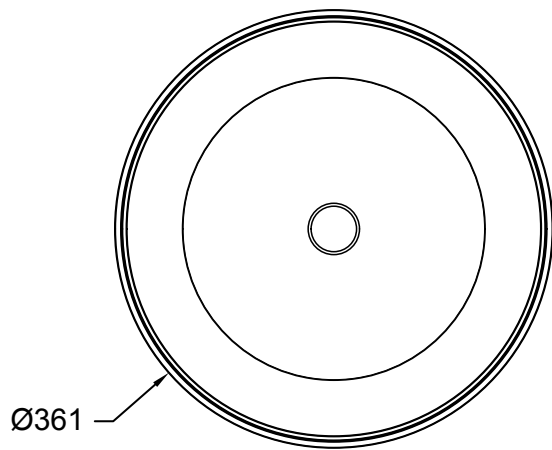

ROLO COLLECTION
LARGE TABLE LAMP

ROLO COLLECTION

ARTICOLOSTUDIOS.COM

LARGE TABLE LAMP

2445

ABOUT ROLO

Rolo is an elegant extended family of twelve variations on a sculptural form reminiscent of 1980s Milanese design, yet markedly contemporary. A range of finishes effects warm or cool accents as desired.

LEAD TIME

6 - 8 weeks

LIGHT SOURCE

1x 8.4W LED Board
700mA 11.1Vf CC +
1x 12.6W LED Board
1x 1050mA 11.1Vf CC
2700K
2000 total lumen output
Dimmable

WEIGHT

14kg

CERTIFICATION STANDARD

CE/AU