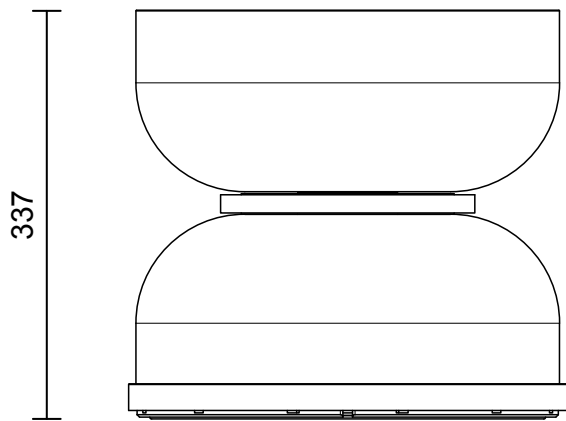

ROLO COLLECTION
LARGE TABLE LAMP

ROLO COLLECTION

ARTICOLOSTUDIOS.COM

LARGE TABLE LAMP

2445

ABOUT ROLO

Rolo is an elegant extended family of twelve variations on a sculptural form reminiscent of 1980s Milanese design, yet markedly contemporary. A range of finishes effects warm or cool accents as desired.

LEAD TIME

6 - 8 weeks

LIGHT SOURCE

1x 8.4W LED Board
700mA 11.1Vf CC +
1x 12.6W LED Board
1x 1050mA 11.1Vf CC
2700K
2000 total lumen output
Dimmable

WEIGHT

14kg

CERTIFICATION STANDARD

CE/AU