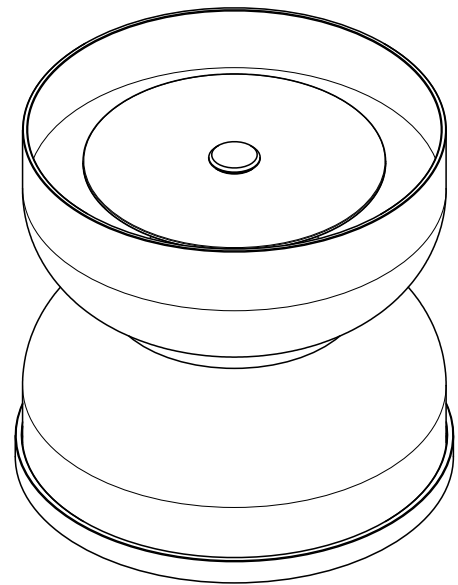

ROLO COLLECTION
LARGE TABLE LAMP

ROLO COLLECTION

ARTICOLOSTUDIOS.COM

LARGE TABLE LAMP

2445

ABOUT ROLO

Rolo is an elegant extended family of twelve variations on a sculptural form reminiscent of 1980s Milanese design, yet markedly contemporary. A range of finishes effects warm or cool accents as desired.

LEAD TIME

6 - 8 weeks

LIGHT SOURCE

1x 8.4W LED Board
700mA 11.1Vf CC +
1x 12.6W LED Board
1x 1050mA 11.1Vf CC
2700K
2000 total lumen output
Dimmable

WEIGHT

14kg

CERTIFICATION STANDARD

CE/AU