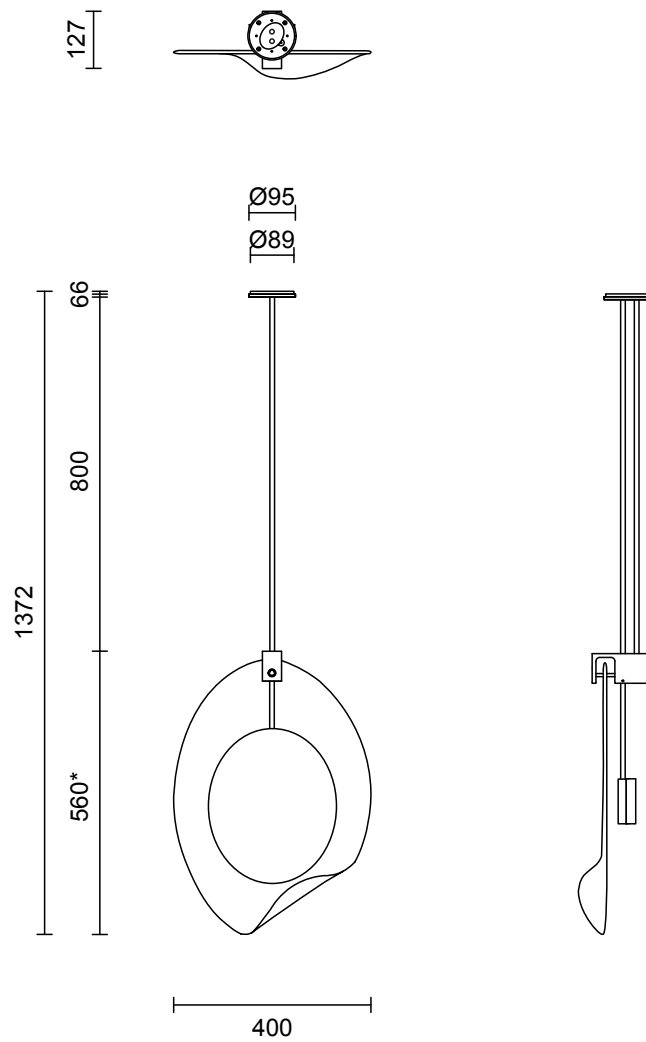

OVOLO COLLECTION
PENDANT

OVOLO COLLECTION PENDANT

ARTICOLOSTUDIOS.COM

2442

ABOUT OVOLO

Ovolo is a sculptural form that typifies the artistry of Articolò's design philosophy. The striking organic glass form, mouth-blown in Murano, Italy is coupled with a handcrafted bespoke lock and key detail.

*Please note: Shade dimensions inclusive of overall height may vary marginally due to the nature of mouth blown glass.

Fixture should be hung in front of a wall as the light source faces the wall and reflects backward.

LEAD TIME

6 - 8 weeks

LIGHT SOURCE

8.4W 700mA 12Vf CC LED Board
2700k warm white
800 lumens
Dimmable (upon request)

INSTALLATION

Supplied with external driver

ROD LENGTH

Rod lengths range between 600mm - 1200mm, in increments of 100mm.

WEIGHT

9kg

CERTIFICATION

CE/AU

WARRANTY

3 years

FITTING FINISHES

Brass
Bronze *
Satin Nickel
Black Electroplate