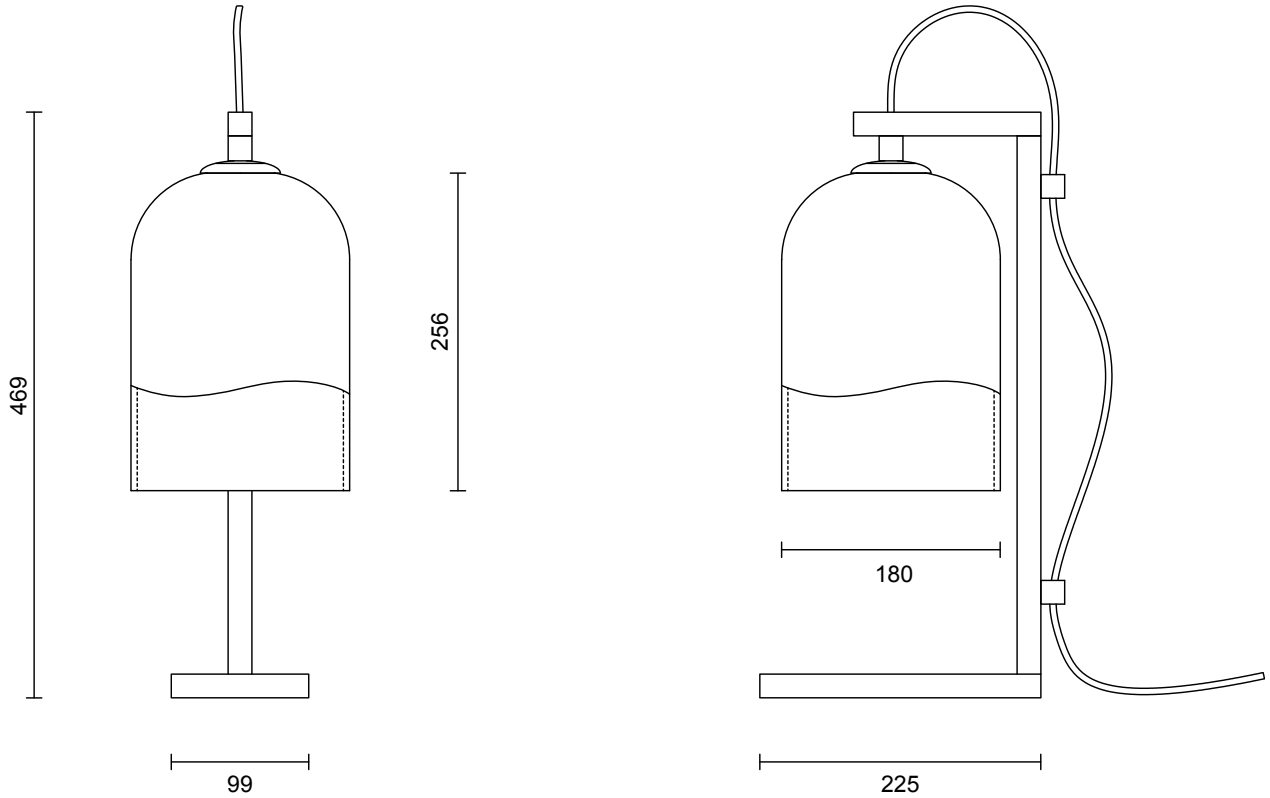

MONI COLLECTION
TABLE LAMP

MONI COLLECTION

ARTICOLOSTUDIOS.COM

TABLE LAMP

23V2

ABOUT MONI

Moni is defined by its fluid form created using a handcrafted artisanal technique refined over generations.

LEAD TIME

6 - 8 weeks

LIGHT SOURCE

240V E14 Fancy Round 4W LED
2700K warm white
400 lumens
Lamp included

WEIGHT

6kg

CERTIFICATION

CE/AU

WARRANTY