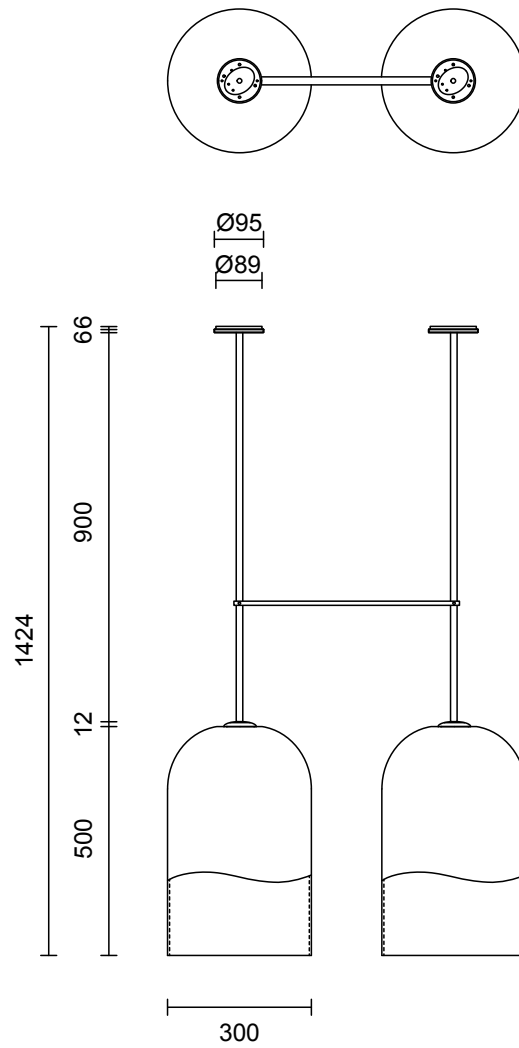

MONI COLLECTION
EXTRA LARGE DOUBLE PENDANT

MONI COLLECTION
EXTRA LARGE DOUBLE PENDANT

ARTICOLOSTUDIOS.COM

24V1

ABOUT MONI

Moni is defined by its fluid form created using a handcrafted artisanal technique refined over generations.

LEAD TIME

6 - 8 weeks

LIGHT SOURCE

2 x 240V E27 95mm 8W LED
2700k warm white
1400 total lumens output
Dimmable
Lamps included

ROD LENGTH

Rod lengths range between
400mm - 1600mm, in increments
of 100mm.

CUSTOMISATION

Variations to spacing bar can be
specified at time of order placement.

WEIGHT

18kg

CERTIFICATION

CE/AU

WARRANTY

3 years

FITTING FINISHES