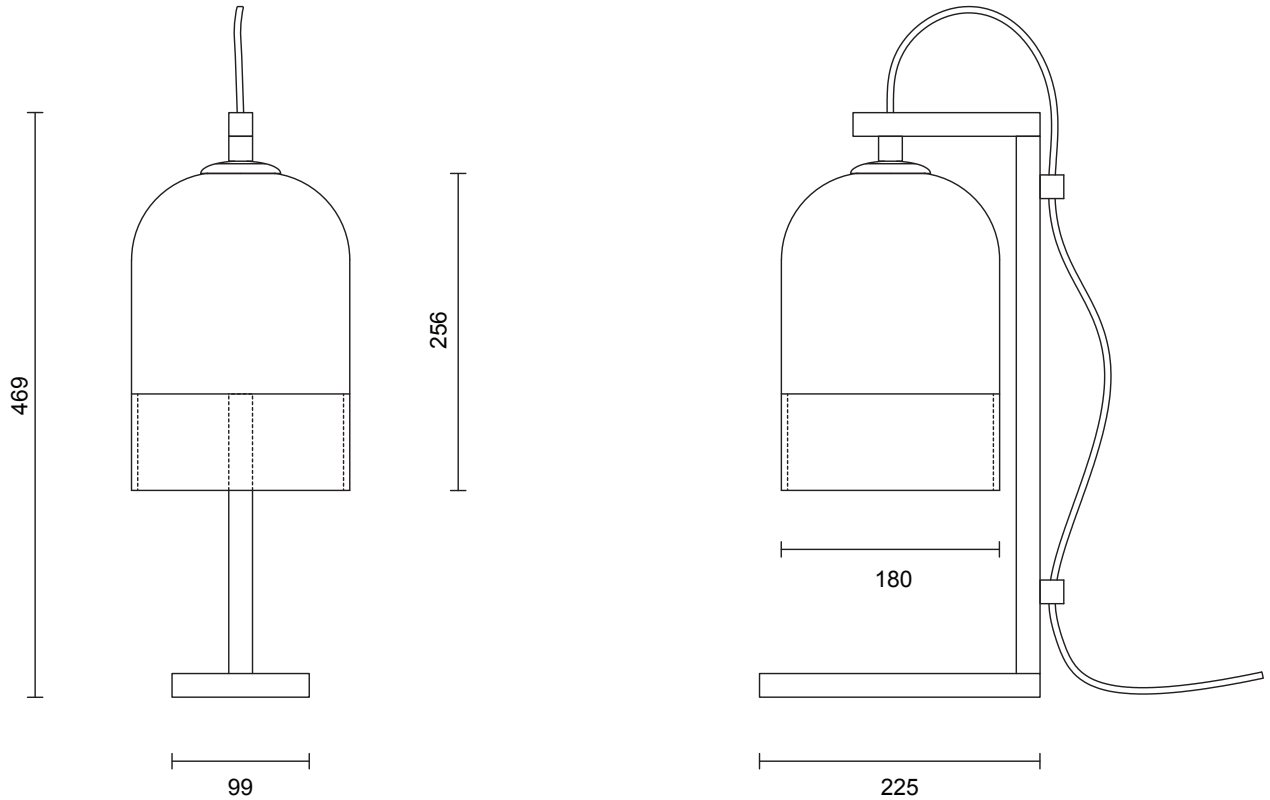

INDI COLLECTION
TABLE LAMP

TABLE LAMP

24V2

ABOUT INDI

Indi pairs historic craftsmanship and traditional handicrafts through the tactility of textured weaving, creating a contemporary modernism.

LEAD TIME

6 - 8 weeks

LIGHT SOURCE

240V E14 Fancy Round 4W LED
2700K warm white
400 lumens
Lamp included

WEIGHT

6kg

CERTIFICATION

CE/AU

WARRANTY

3 years