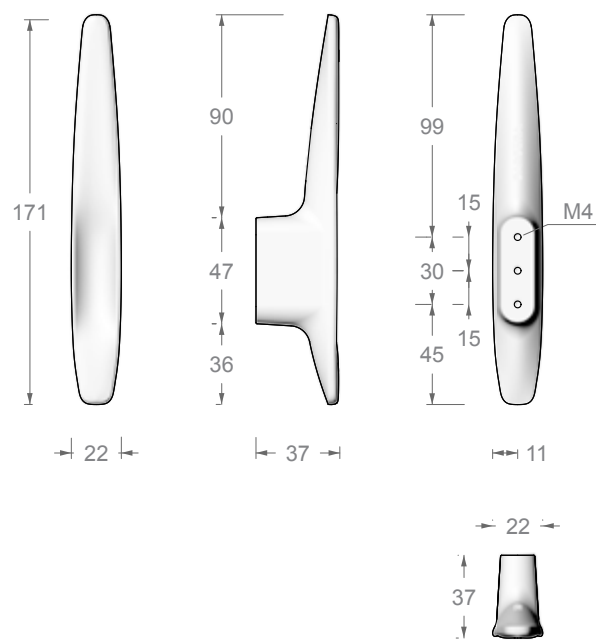

UNAIPON JOINERY

MINI 170