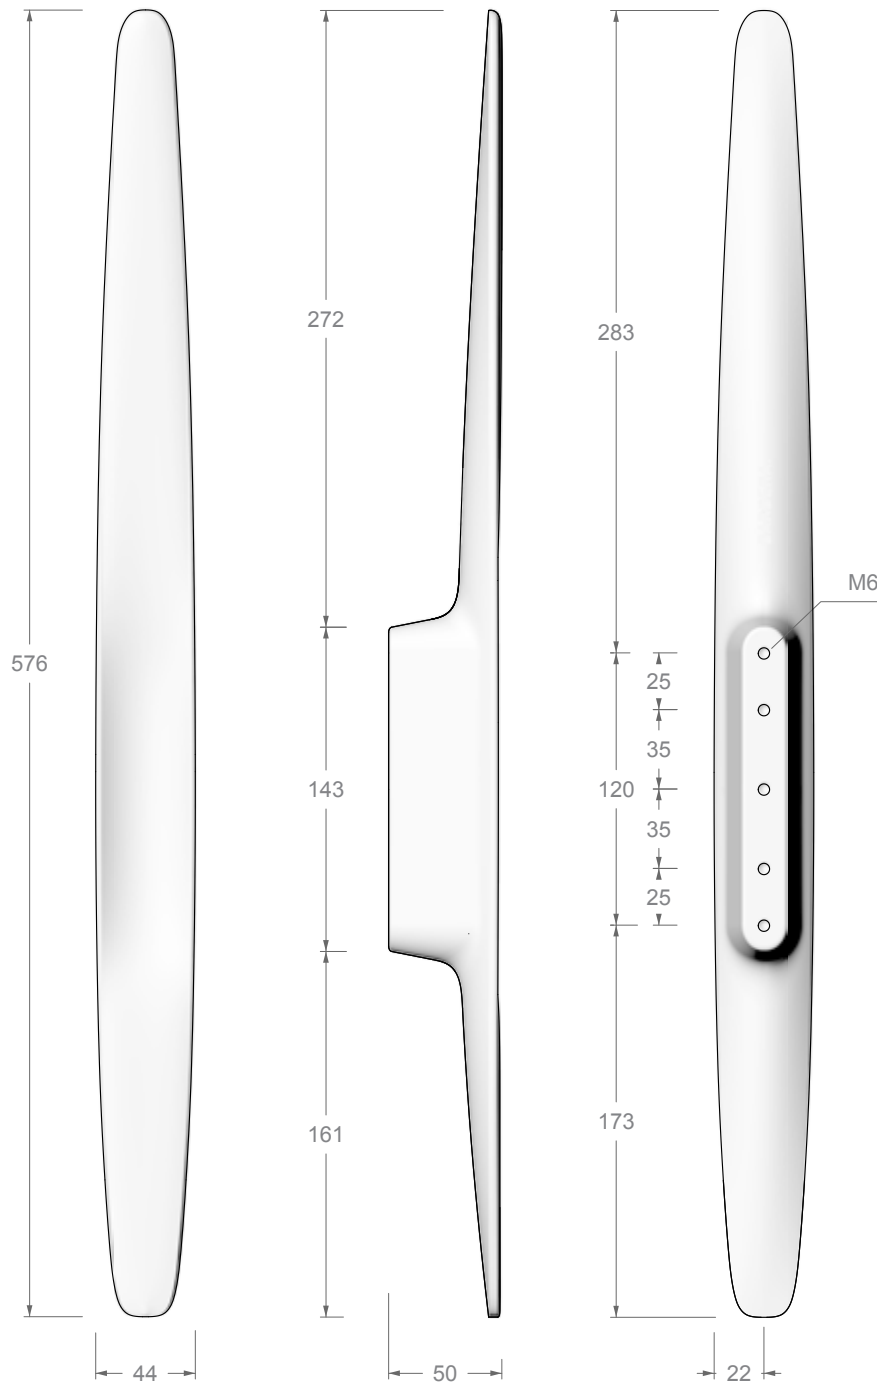

UNIAPON ENTRANCE

570

Scale = 1:4 @a4