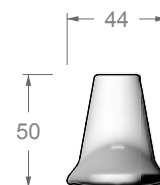

# UNIAPON JOINERY / ENTRANCE

360

Scale = 1:4 @a4

# UNIAPON ENTRANCE

570

Scale = 1:4 @a4

**UNIAPON 170**  
ASSEMBLY - ONE SIDED

1

2

**UNIAPON 170**  
ASSEMBLY - ONE SIDED

**UNIAPON 360**  
ASSEMBLY - ONE SIDED